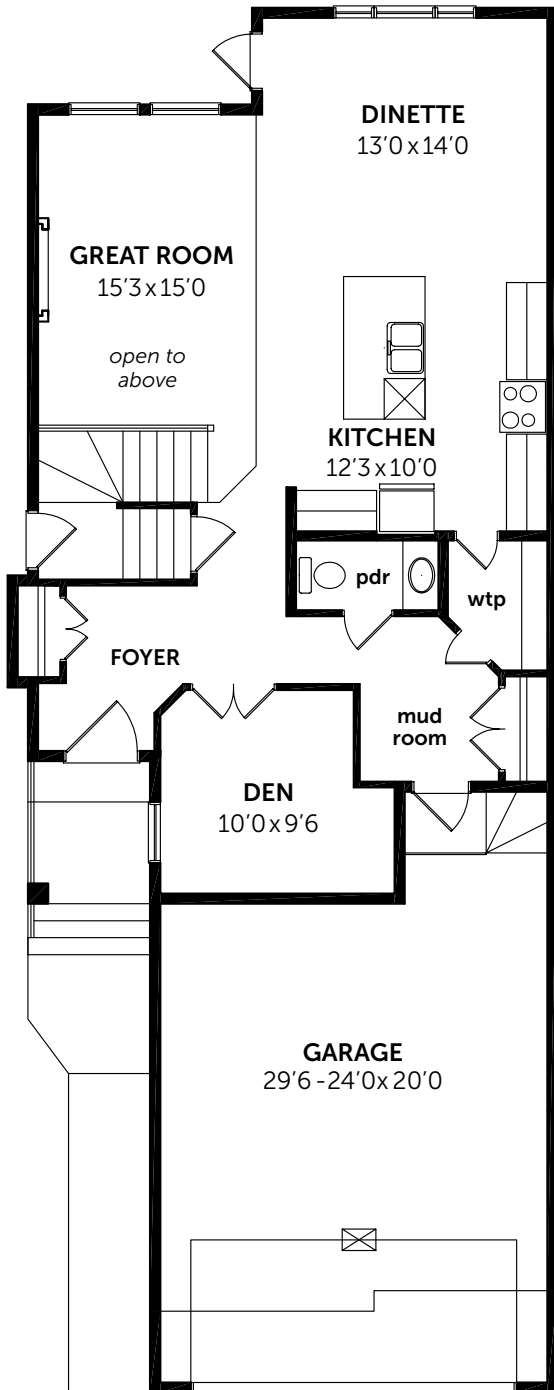

TORINO I

SINGLE FAMILY HOME

2,225 Sq.Ft | 3 BEDROOMS | 2.5 BATHS

MAIN FLOOR
1,009 SF

SECOND FLOOR
1,216 SF