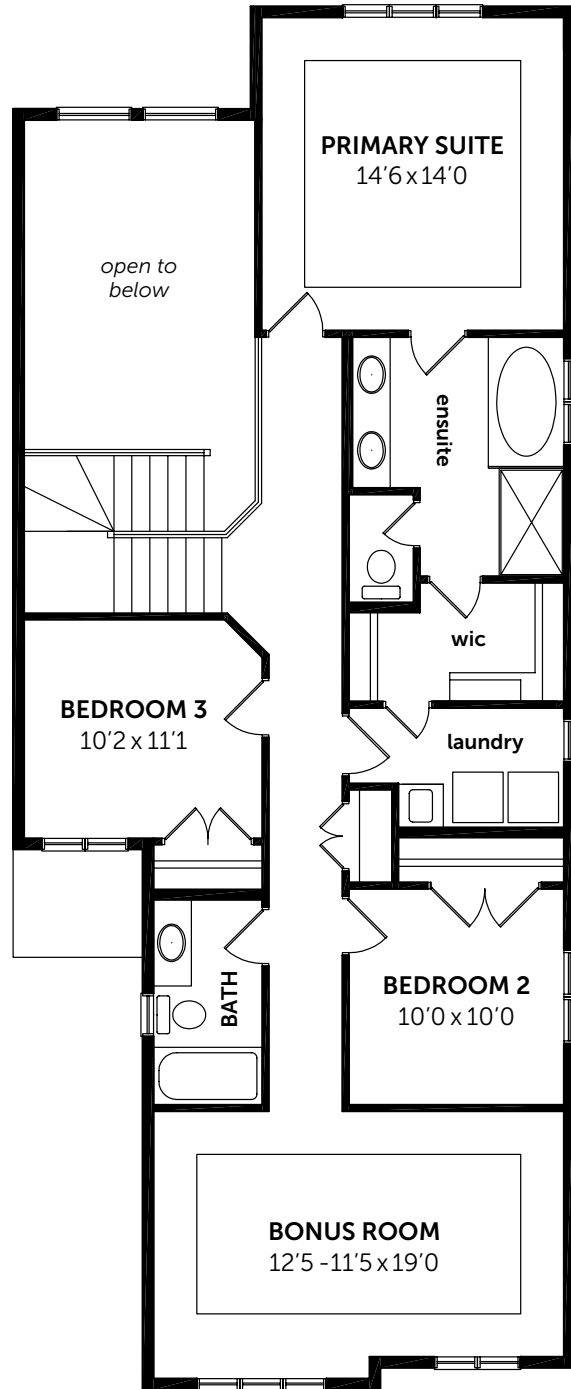

TORINO I

SINGLE FAMILY HOME

2,225 Sq.Ft | 3 BEDROOMS | 2.5 BATHS

MAIN FLOOR
1,009 SF

SECOND FLOOR
1,216 SF