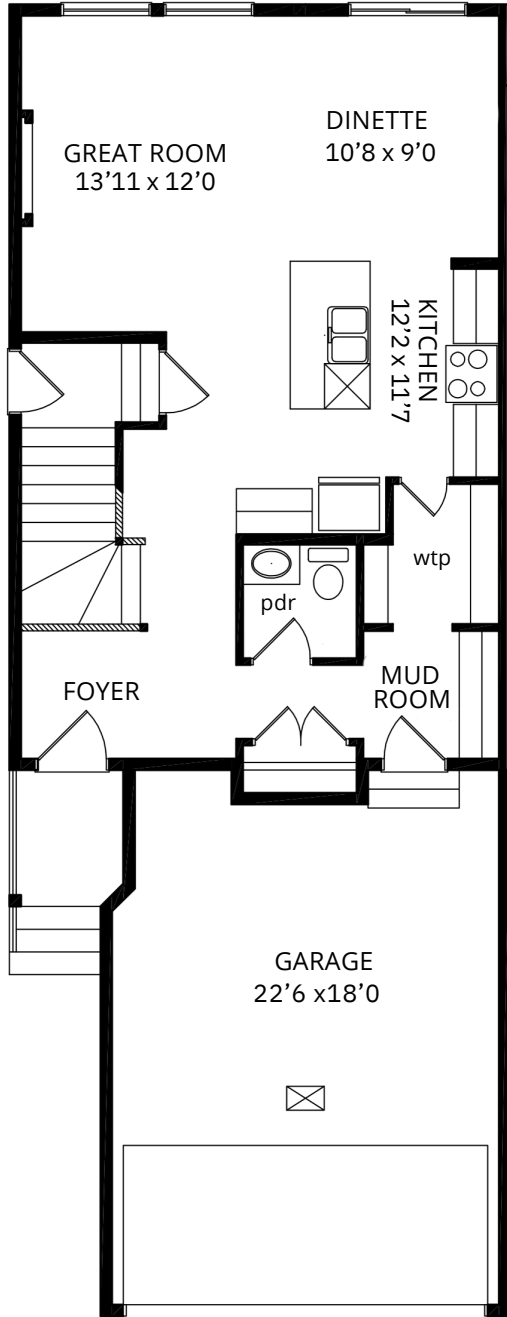

# CYPRESS

SINGLE FAMILY HOME

1,780 Sq.Ft | 3 BEDROOMS | 2.5 BATHS

MAIN FLOOR  
750 SF

SECOND FLOOR  
1,030 SF