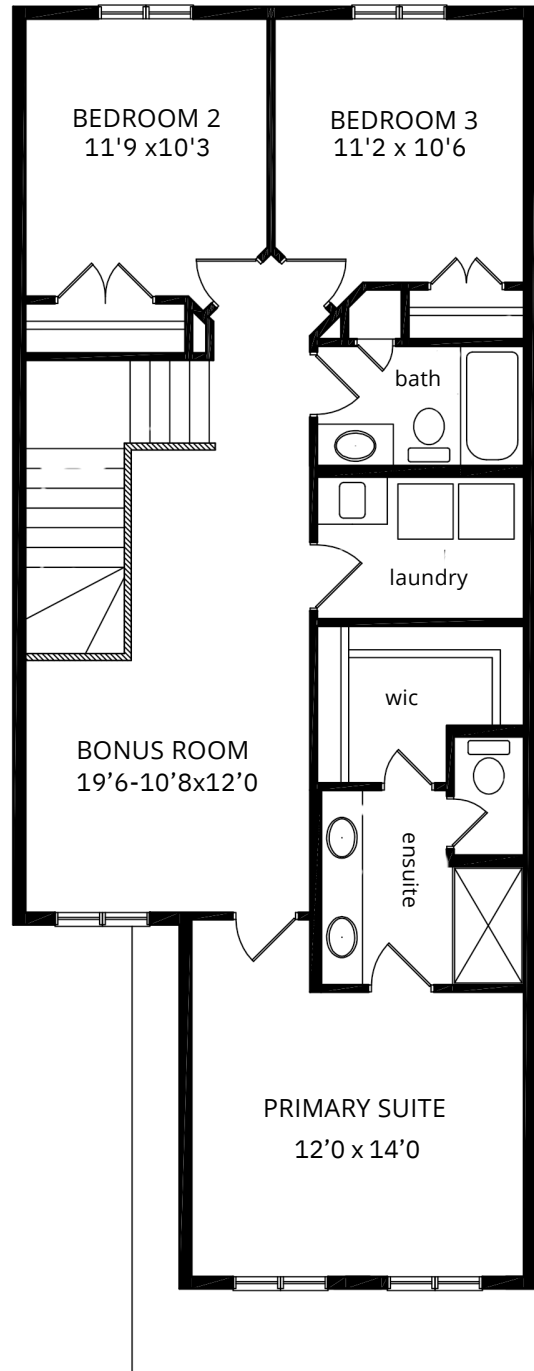

# CYPRESS

SINGLE FAMILY HOME

1,780 Sq.Ft | 3 BEDROOMS | 2.5 BATHS

MAIN FLOOR  
750 SF

SECOND FLOOR  
1,030 SF